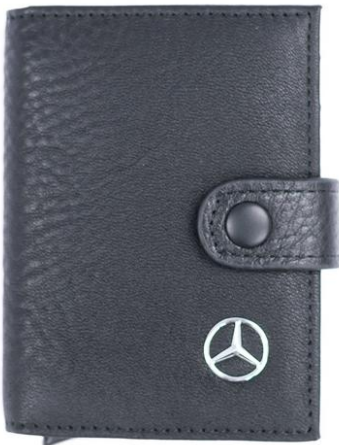

FREE DELIVERY
FOR OVER R1000

Mercedes-Benz Leather Suit Card Wallet Black

Genuine leather – Press-stud closure – Trifold design – 18 credit card slot – Driver's licence window – Slot for notes

SKU: MEC-WW-M1511-0001

Size: 15 X 9 cm

Warranty: 1 year

R695

[Click to Shop](#)

Mercedes-Benz Leather Credit Card Wallet Black

Press-stud closure – Mechanism fits 5 credit cards – 2 credit card slots inside – Space for notes

SKU: MEC-WW-M1632-0001

FREE DELIVERY
FOR OVER R1000

Mercedes-Benz Leather Crossbody Backpack Black

Genuine leather – Single shoulder strap backpack –
Two front zip compartments – Rear zip pocket –
Metallic detail

SKU: MEC-HS-M2002-0001